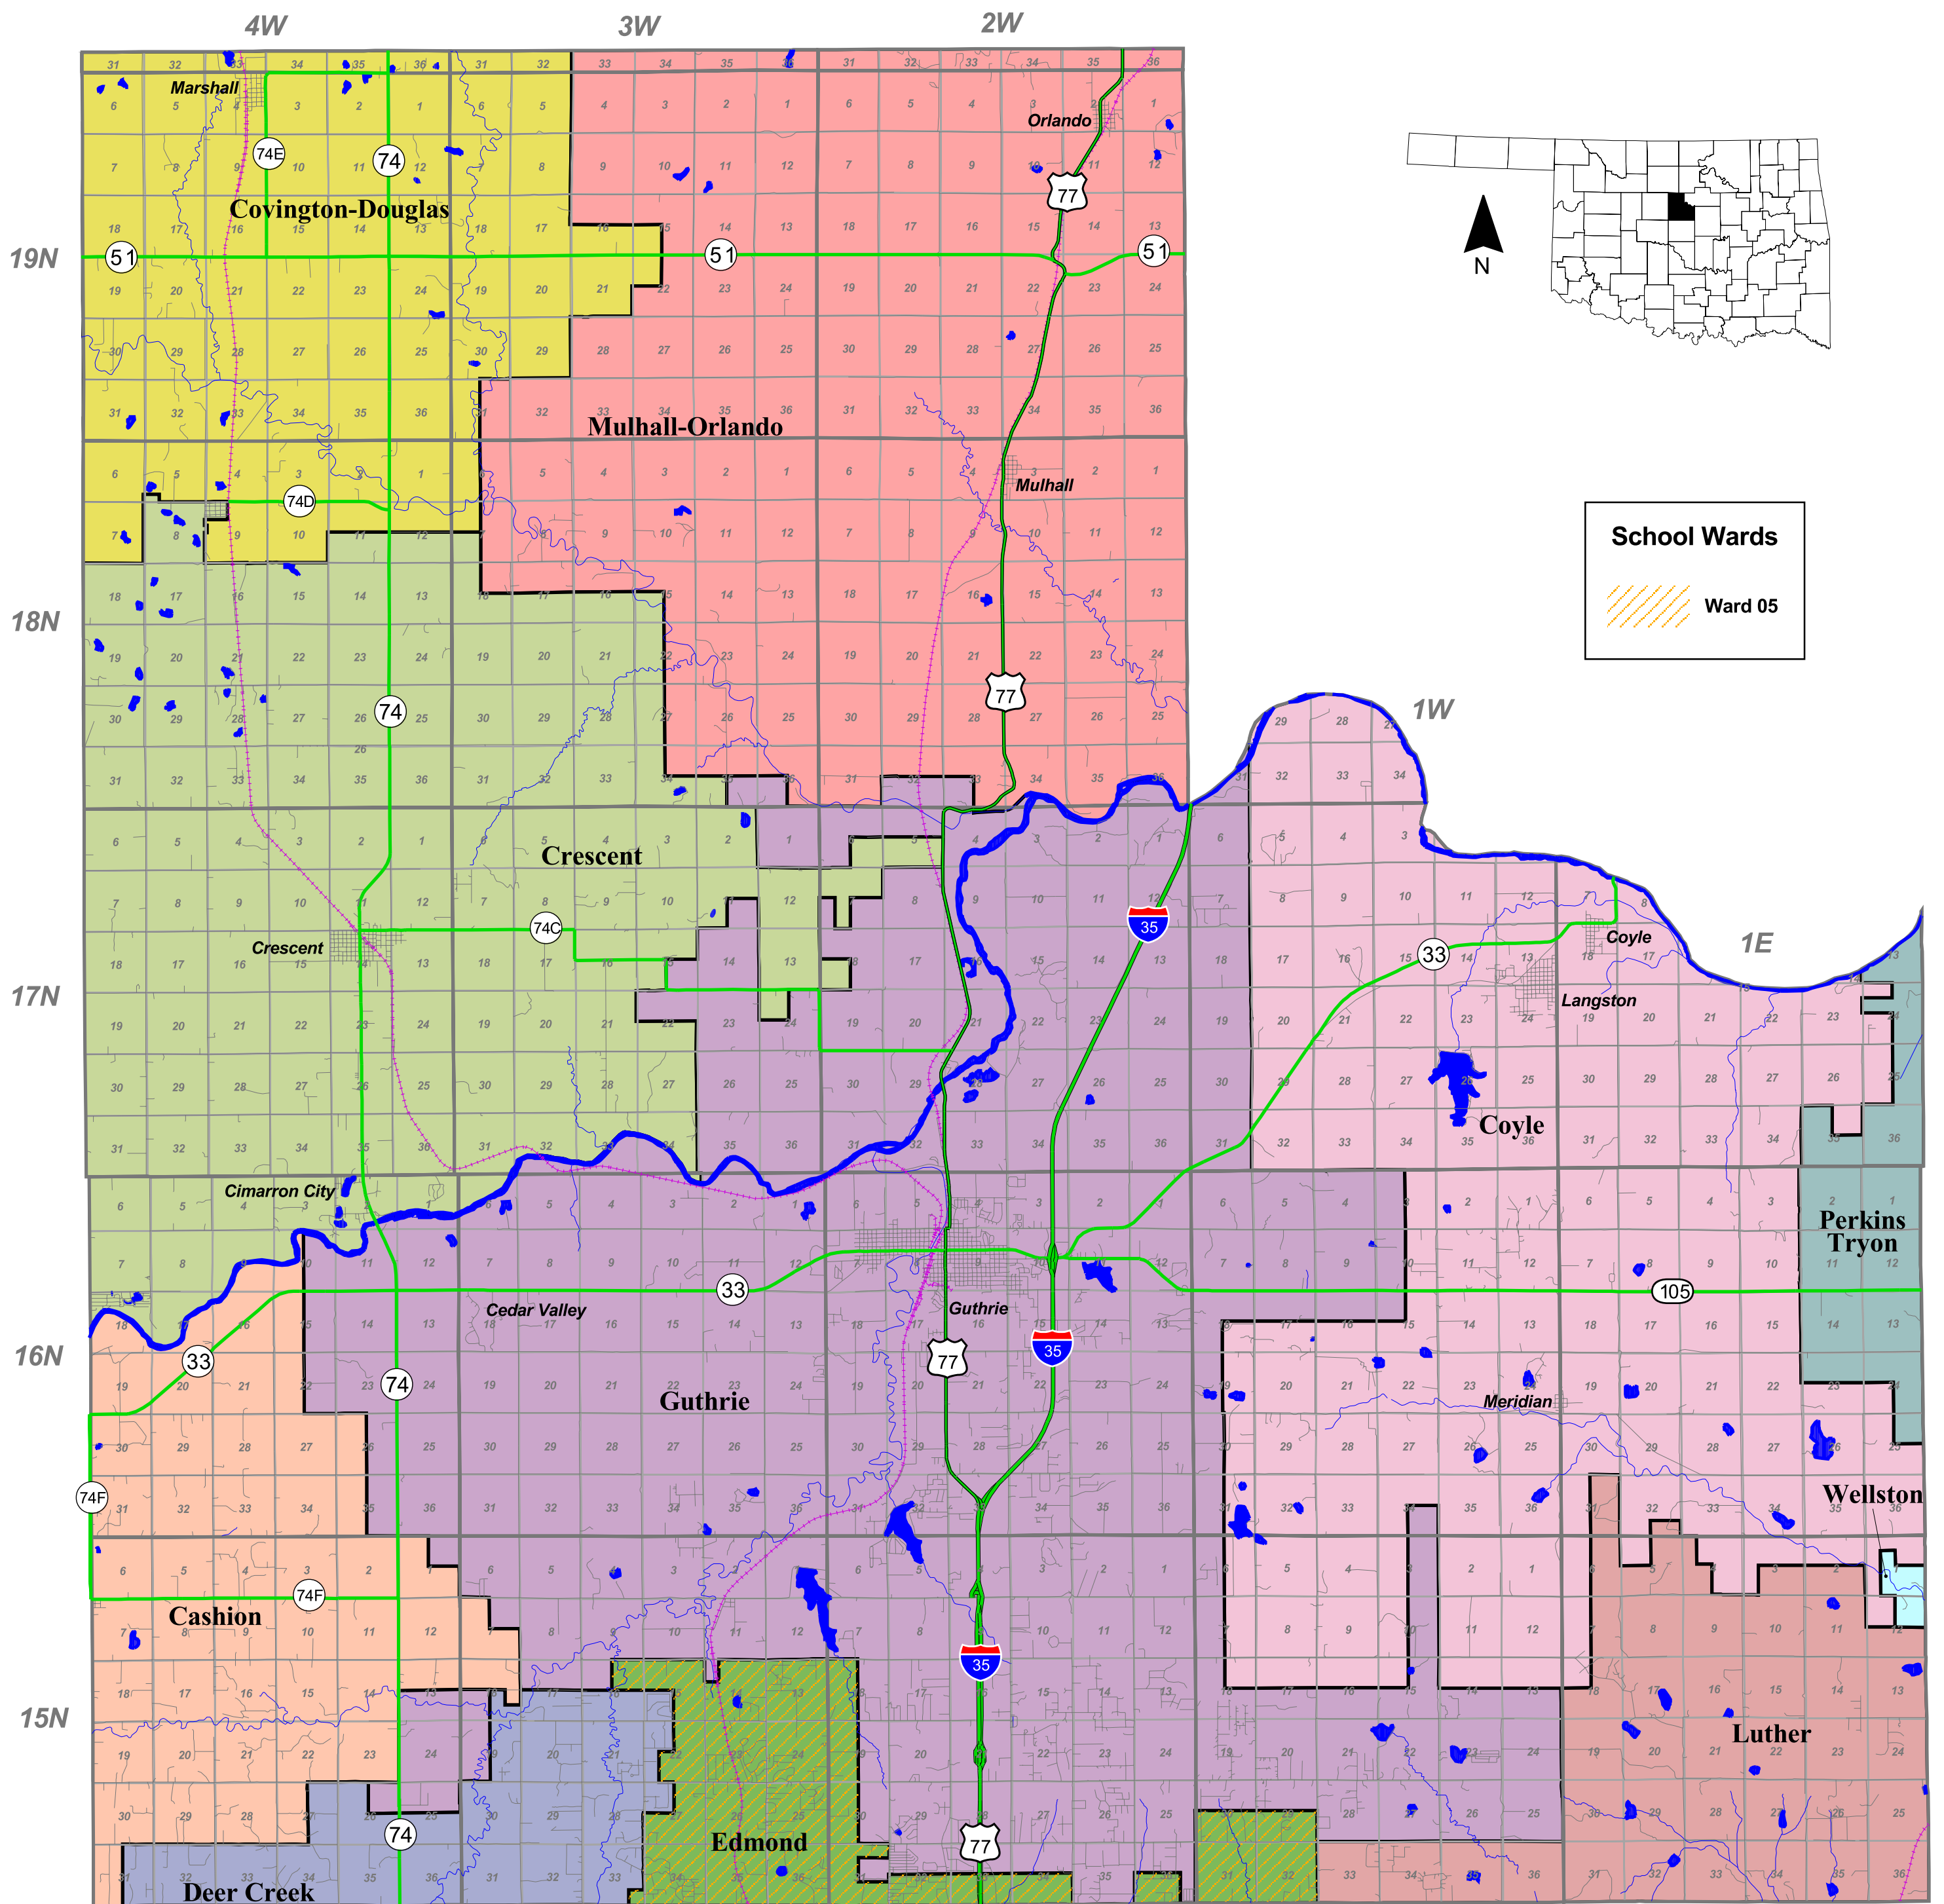

# Logan County

**School Wards**

Ward 05

**Legend - School Districts**

<b>No Career Technology Center</b>	<b>Indian Meridian Career Technology Center</b>	
JI-89 Cashion	I-1 Guthrie	
I-14 Coyle	I-3 Mulhall-Orlando	
<b>Gordon Cooper Career Technology Center</b>	JI-56 Perkins-Tryon	<b>Eastern Oklahoma County Career Technology Center</b>
JI-4 Wellston	<b>Francis Tuttle Career Technology Center</b>	JI-3 Luther
<b>O.T. Autry Career Technology Center</b>	I-2 Crescent	
JI-94 Covington-Douglas	JI-6 Deer Creek	
	JI-12 Edmond	

**Ad-Valorem Reference Number**

Cashion	42/282/00
Covington-Douglas	42/201/15
Coyle	42/326/00
Crescent	42/323/21
Deer Creek	42/415/21
Edmond	42/418/21
Guthrie	42/322/16
Luther	42/413/23
Mulhall-Orlando	42/324/16
Perkins-Tryon	42/467/16
Wellston	42/314/05

School District Boundaries are based on information provided by the Oklahoma Department of Education (405) 521-3812.

All boundary questions and changes should be directed to this agency.

Prepared for the Oklahoma Department of Education and the Oklahoma Tax Commission Ad Valorem Division by the Center for Spatial Analysis, University of Oklahoma. For additional copies, contact (405) 325-3131.