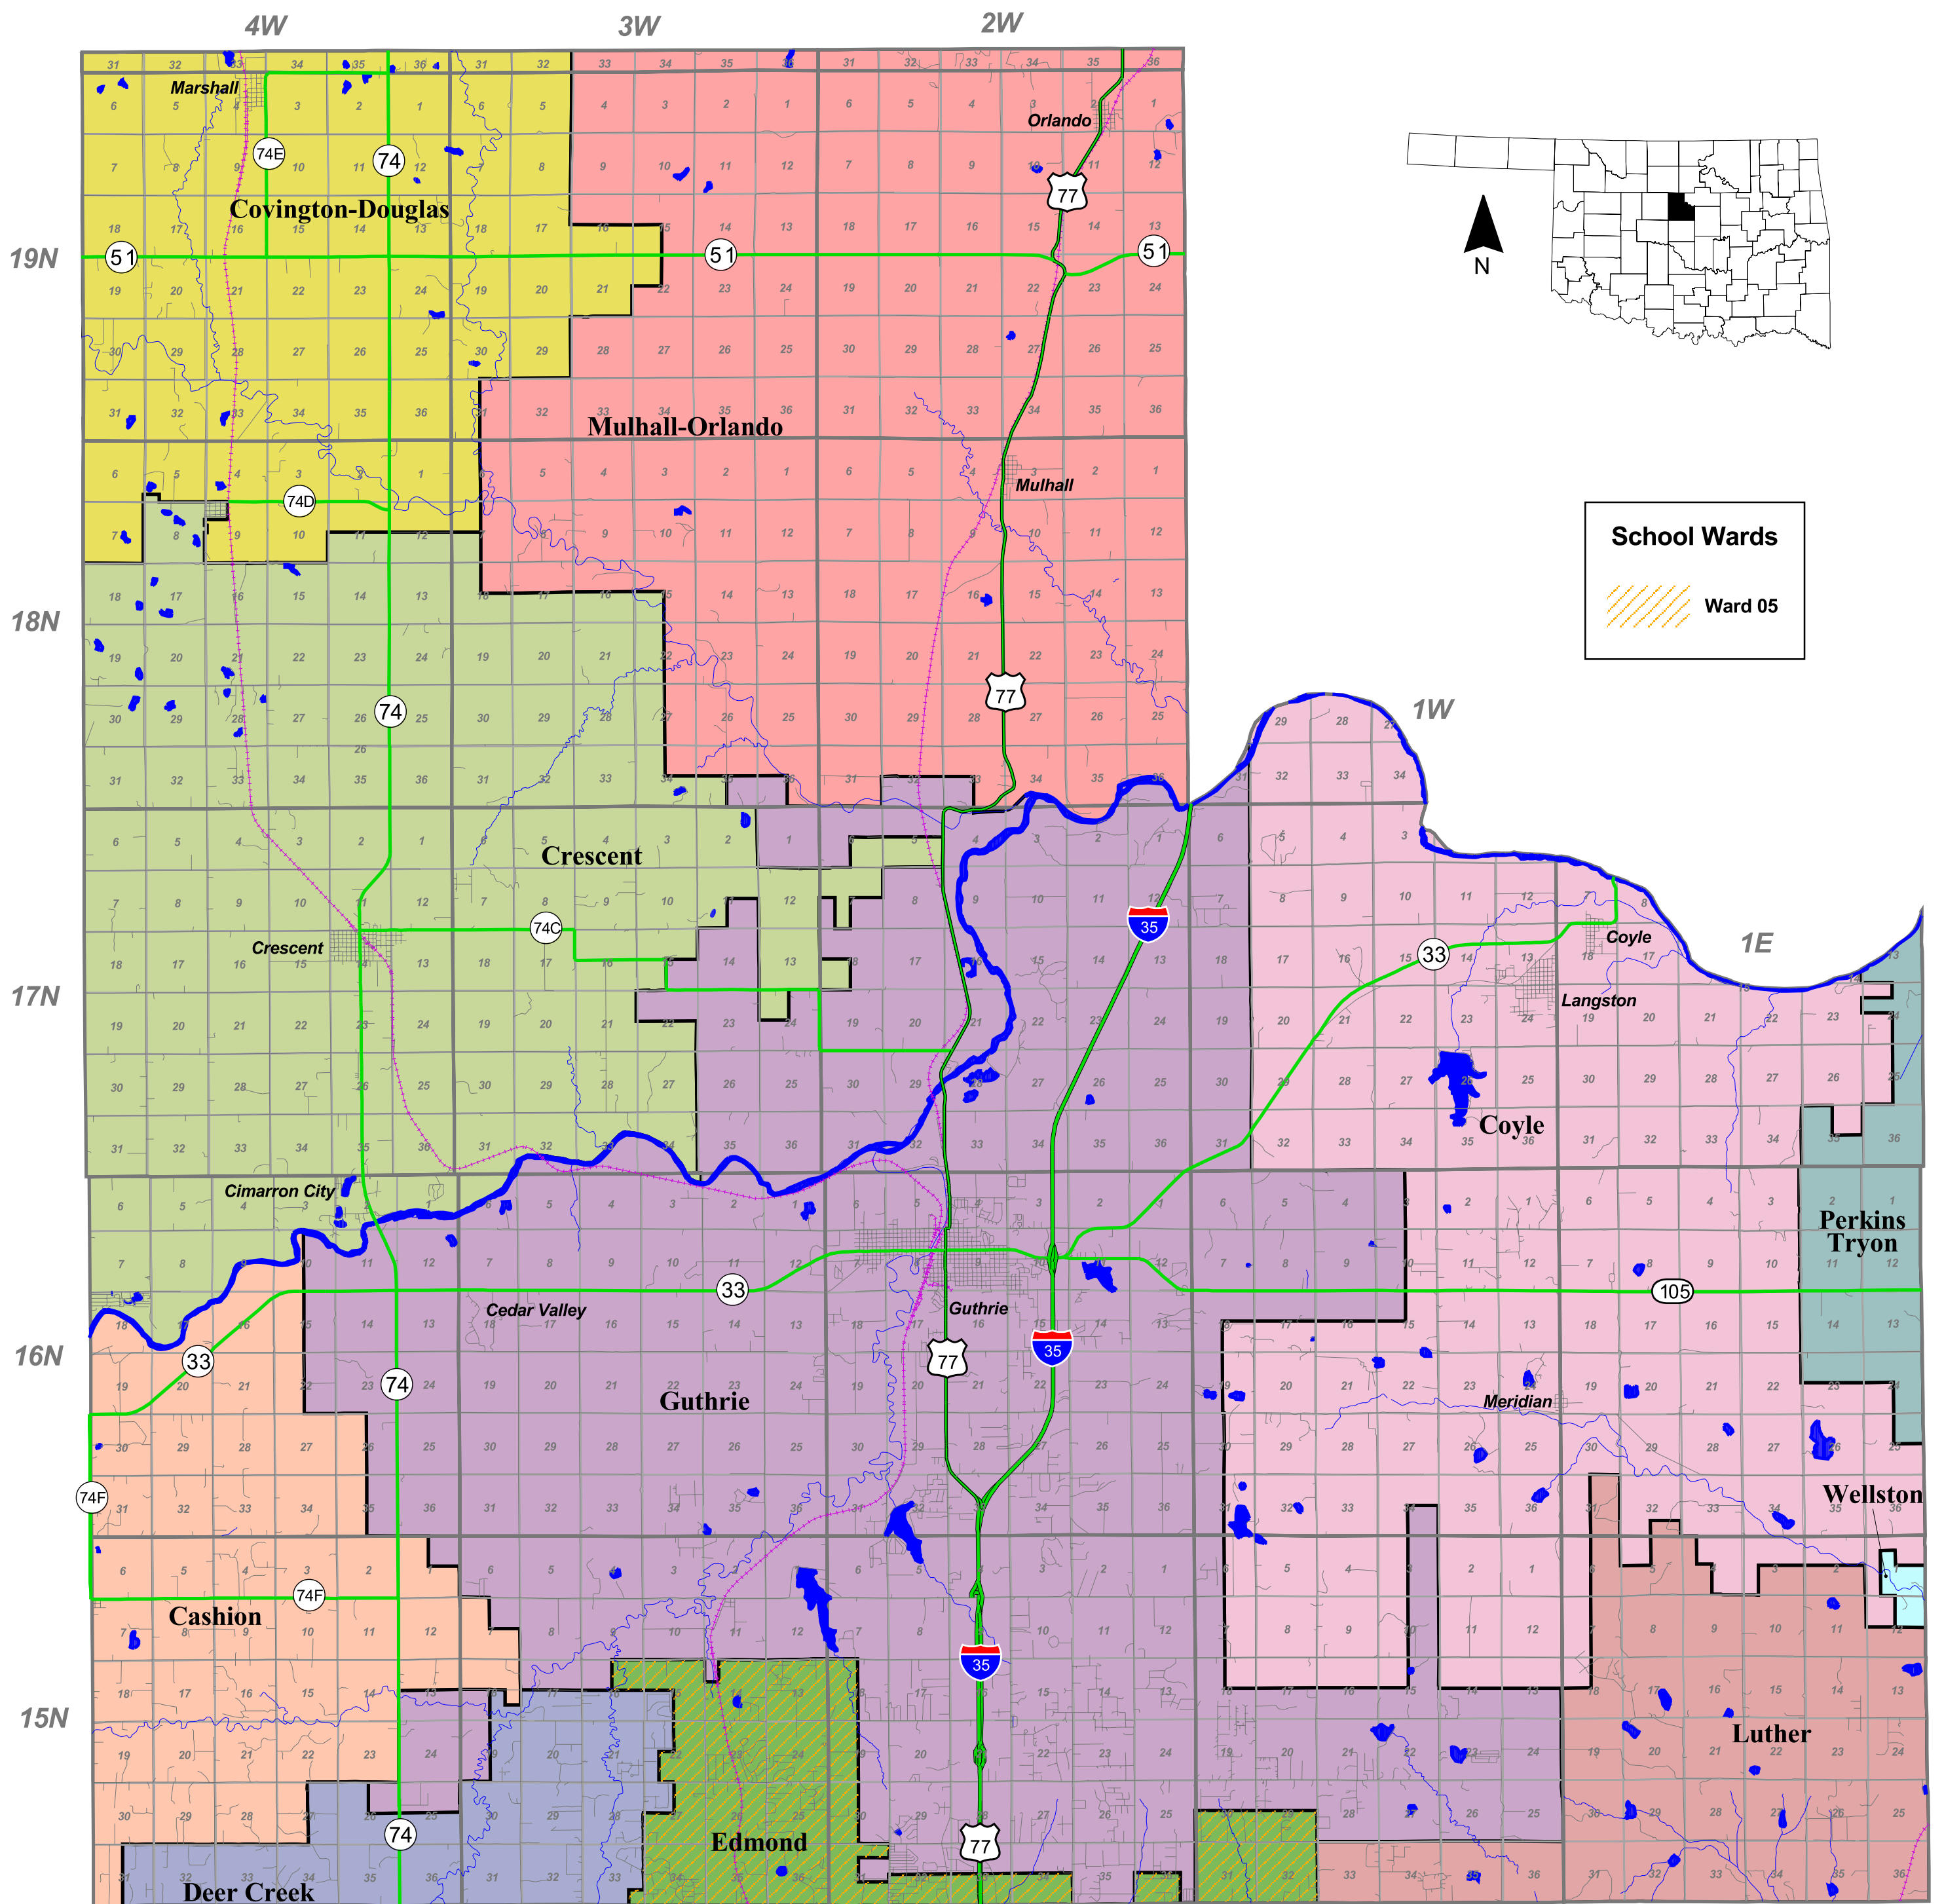

Logan County

Legend - School Districts

No Career Technology Center	Indian Meridian Career Technology Center	
JI-89 Cashion	I-1 Guthrie	
I-14 Coyle	I-3 Mulhall-Orlando	
Gordon Cooper Career Technology Center	JI-56 Perkins-Tryon	Eastern Oklahoma County Career Technology Center
JI-4 Wellston	Francis Tuttle Career Technology Center	JI-3 Luther
O.T. Autry Career Technology Center	I-2 Crescent	
JI-94 Covington-Douglas	I-6 Deer Creek	
	JI-12 Edmond	

Ad-Valorem Reference Number

Cashion	42/282/00
Covington-Douglas	42/201/15
Coyle	42/326/00
Crescent	42/323/21
Deer Creek	42/415/21
Edmond	42/418/21
Guthrie	42/322/16
Luther	42/413/23
Mulhall-Orlando	42/324/16
Perkins-Tryon	42/467/16
Wellston	42/314/05

School District Boundaries are based on information provided by the Oklahoma Department of Education (405) 521-3812.

All boundary questions and changes should be directed to this agency.

Prepared for the Oklahoma Department of Education and the Oklahoma Tax Commission Ad Valorem Division by the Center for Spatial Analysis, University of Oklahoma. For additional copies, contact (405) 325-3131.