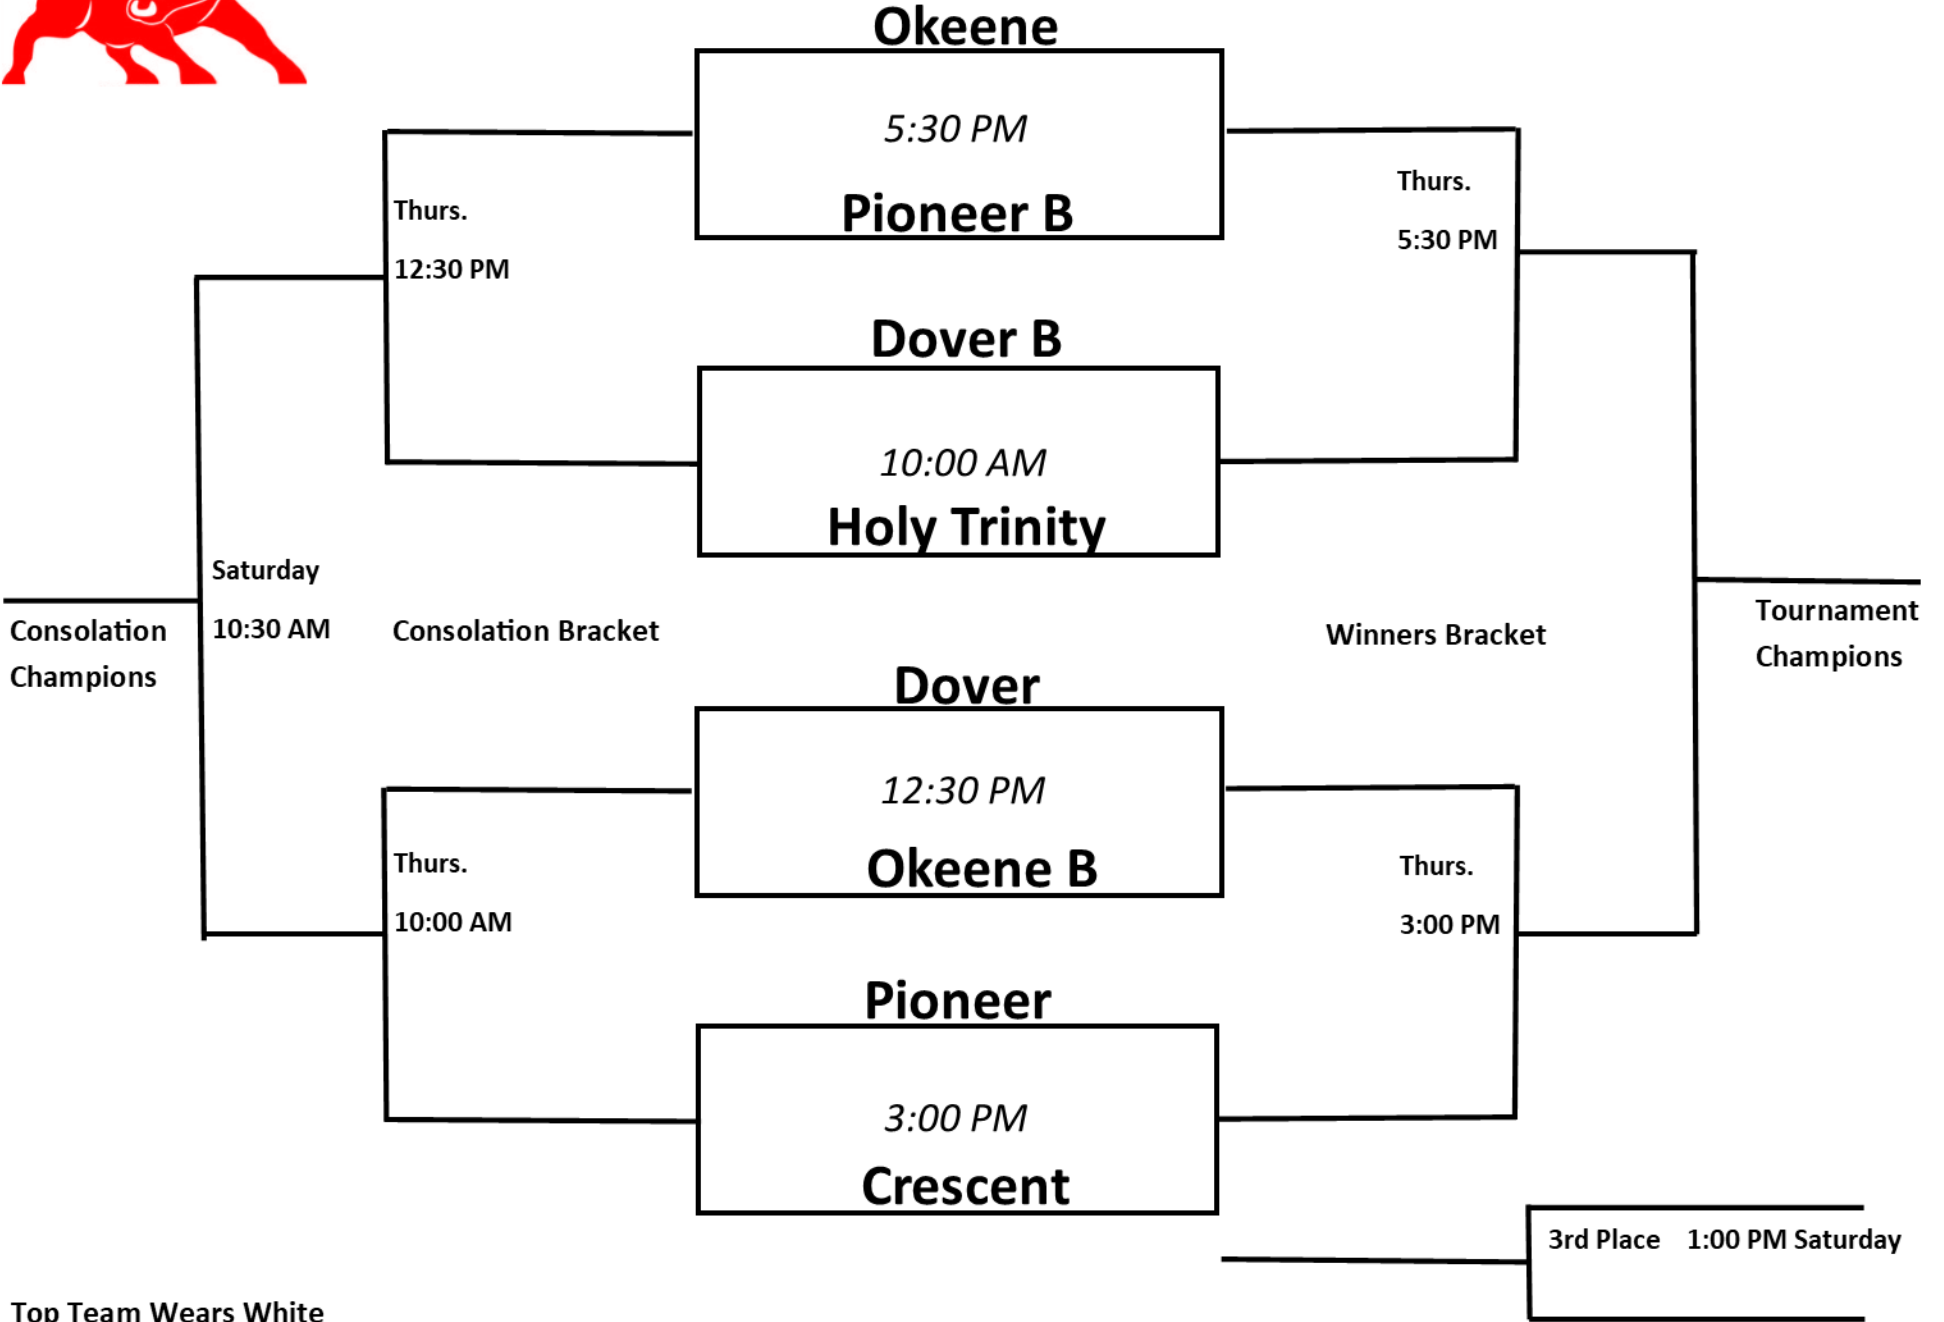

# Dover Longhorns

# Girls

Top Team Wears White